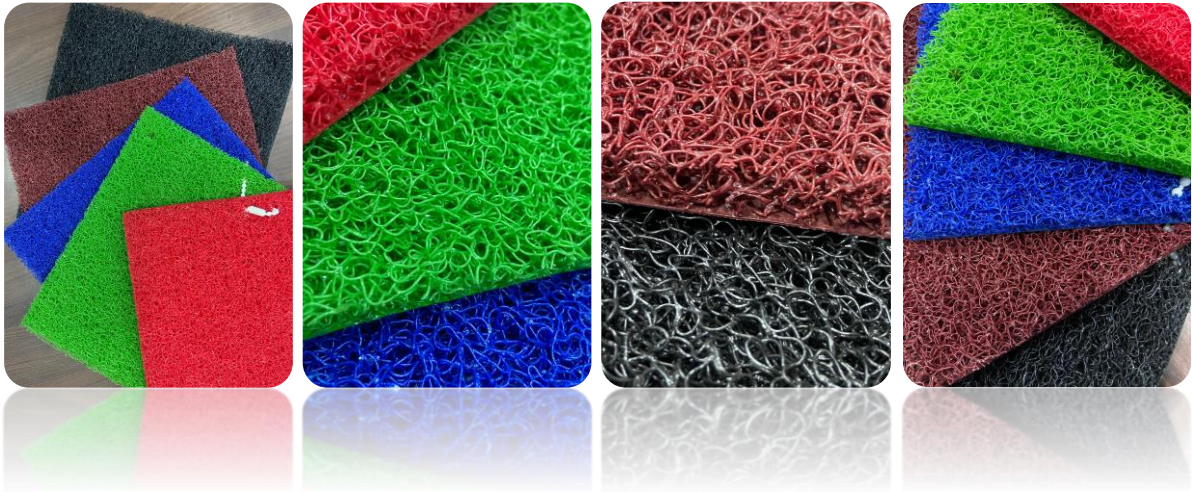

## Technical details

- ▶ PVC
- ▶ PVC Same Color Backing
- ▶ 12 MM Thickness
- ▶ Length : 12 Mts x Width :1.22 Mts
- ▶ Width also offered in 2 feet & 4 feet
- ▶ 3.1 Kg / SQMT (5% +or-)

## Features

- ▶ Colors ( Red, Black, Blue, Parrot Green, Grass Green, Dark Grey, Light Grey, Brown and Burgundy )
- ▶ Have enhanced slip resistance
- ▶ Exceptional entrances and multi usage mats using extra soft webbing technology
- ▶ Light weight
- ▶ Easy maintenance
- ▶ Fire retardant
- ▶ Hygiene & washable